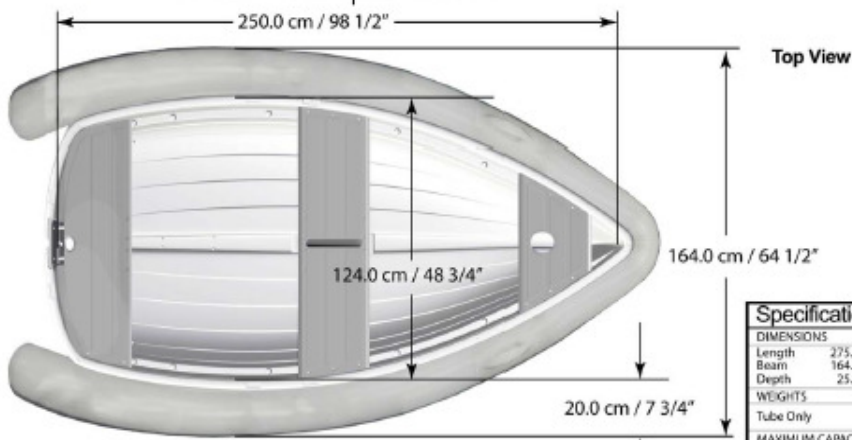

WB ORIGINAL 8 WITH PERFORMANCE SAIL KIT

99107

Components & Parts

- (A) Open Keel Cover Plate - 17012
- (B) Mast Support Tube - 17146
- (C) Mast Support Clamp - 23070
- (D) Seat Block Clamp - 26039
- (E) Ratchet Block - 17099
- (F) Lower Mast Half (w. gooseneck ring) - 24020
- (G) Upper Mast Half - 24010
- (H) Performance Sail - 17400
- (I) Boom - 24001
- (J) Line Kit - 23061
 - J1. Mainsheet: 160' (4.07m) green/white
 - J2. Outhaul: 50' (1.27m) yellow/white
 - J3. Clew: 12' (0.3m) yellow/white
 - J4. Cunningham: 32' (0.82m) red/white
 - J5. Vang: 60' (1.53m) blue/white
- (K) Telescoping Tiller - 24032
- (L) Rudder (retractable aluminum blade) - 24046
- (M) Daggerboard 40" (1.0 m), aluminum - 24057

WB ORIGINAL 8 WITH RID TUBE 275

5000010005

Specifications & Capacities

Specifications

DIMENSIONS

Length 275.0 cm / 108 1/4"
Beam 250.0 cm / 98 1/2"
Depth 25.0 cm / 10"

WEIGHTS

Tube Only 6 Kg / 13 lbs