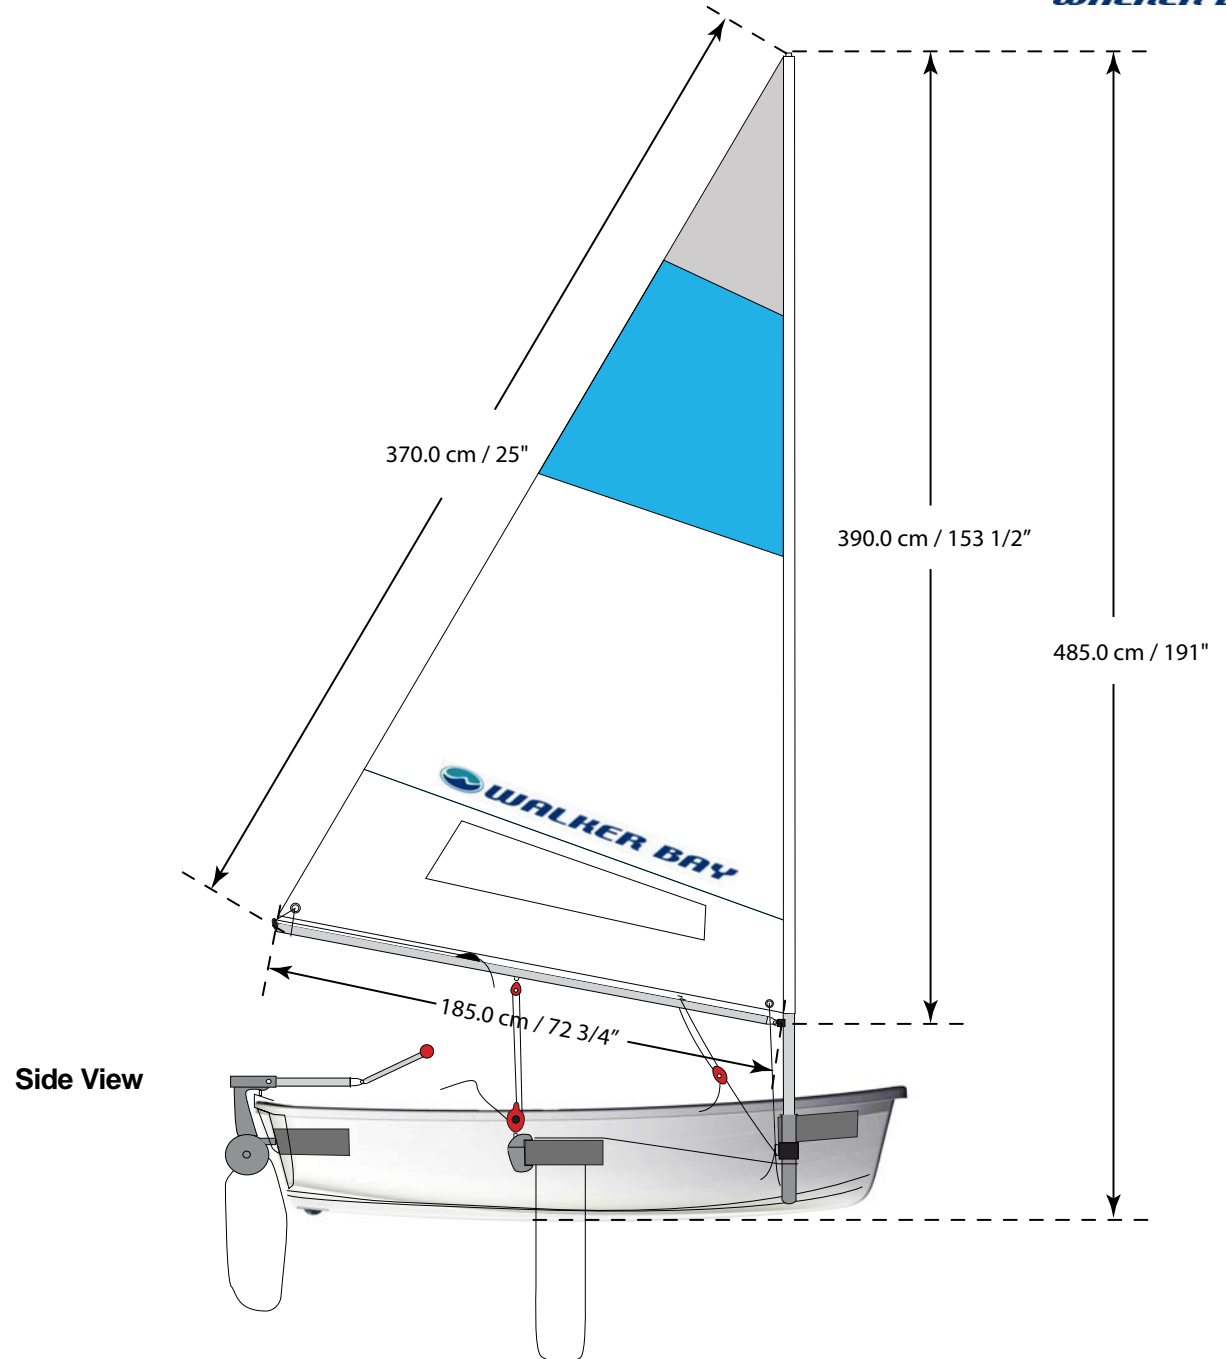

# WB ORIGINAL 8 WITH PERFORMANCE SAIL KIT

99107

## Specifications & Capacities

Specifications and components subject to change without notice.